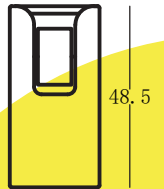

PEARL MAGNETIC TRACK LIGHT

PL-M49-12W

232

24

48.5

SPECIFICATIONS

Product Code	PL-M49-12W
Color Temperature	3000/4000k
Power	12W
Input Voltage	24V
Finishing Color	Sandy Black / Glossy Gold
Beam Angle	40°
Installation	Magnetic Track Mounted
CRI	80/90
Product Size	L232MM*W24mm * H48.5mm
Certification	CE/CCC
IP Ration	IP20
Warranty	3 years