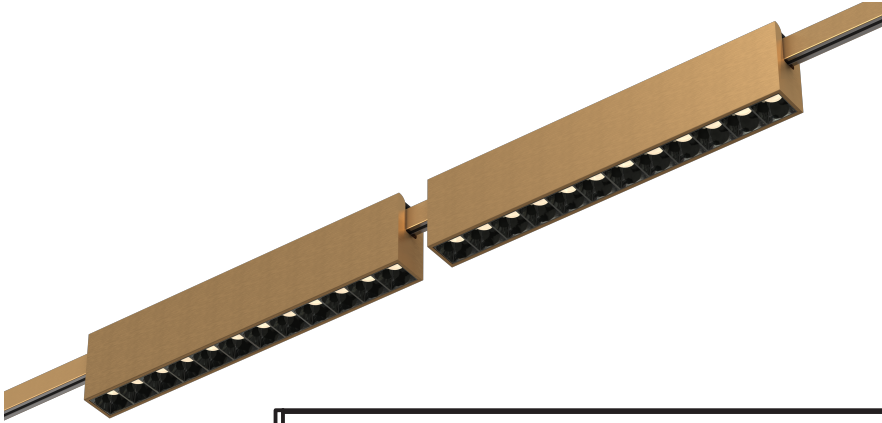

PEARL MAGNETIC TRACK LIGHT

PL-M49-12W

232

24

48.5

SPECIFICATIONS

Product Code	PL-M49-12W
Color Temperature	3000/4000k
Power	12W
Input Voltage	24V
Finishing Color	Sandy Black / Glossy Gold
Beam Angle	40°
Installation	Magnetic Track Mounted
CRI	80/90
Product Size	L232MM*W24mm * H48.5mm
Certification	CE/CCC
IP Ration	IP20
Warranty	3 years

24V

CE IP20

CRI90